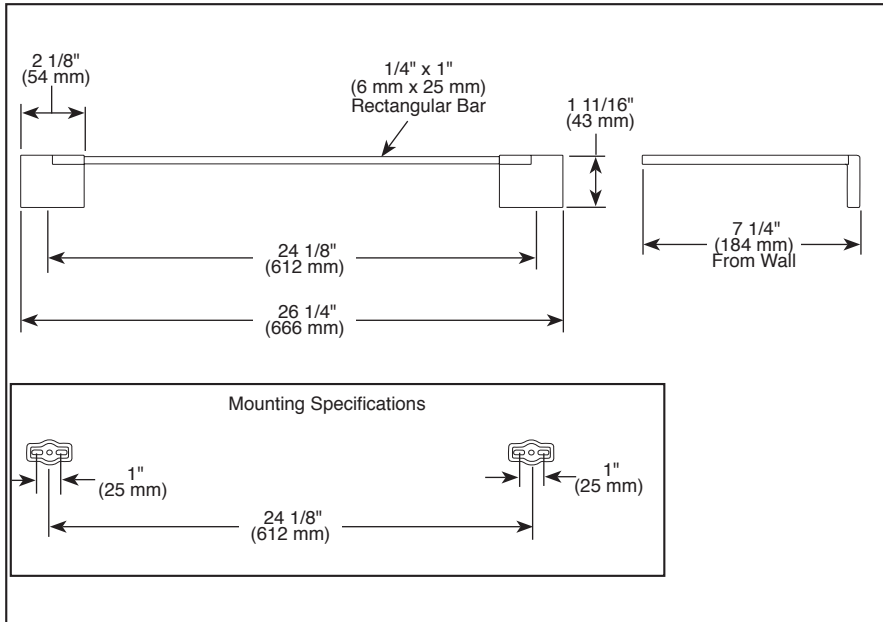

Submitted Model No.: _____

Specific Features: _____

▲ Designate Proper Finish Suffix

see what Delta can do™

ACCESSORIES

- Vero® Bath Collection
- Double Towel Bar

STANDARD SPECIFICATIONS:

- Wood blocking is preferable behind all wall surfaces. If wood blocking is not available, the following fasteners are suggested: Tile/Masonry-Plastic or lead Anchors Plaster/drywall-Toggle bolts.
- Mounting hardware and mounting template included with product.