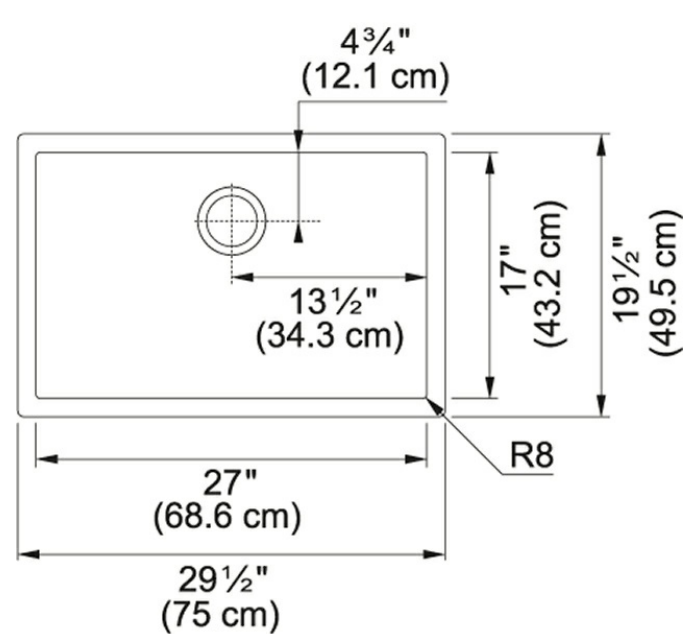

FEATURES

- **Reveal Accessory Ledge:** Sink is installed as an undermount with a 0.5-in reveal so that custom-fit accessories can work within the sink to create a seamless workflow while prepping meals.
- **Seamless Drain Cover:** The removable drain cover was designed to sit flush over the drain to keep glassware from tipping over and to maximize the usable bottom surface of the bowl. Drain cover included.
- **Deep Capacity Bowl:** A large deep bowl makes it easy to clean cookware items and minimizes splashing, offering the form and function you expect from your sink.

Product Picture

Product Dimensions

Length overall	29 1/2"
Width overall	19 1/2"
Length of large bowl	27"
Width of large bowl	17"
Depth of large bowl	10"
Minimum Cabinet Size	33"

Technical Drawing

General Information

Type of Material	16 Gauge Stainless Steel
Number of Bowls	1
Installation Clips	Yes
Cut-Out Template	Yes

Article Numbers

FUN#	122.0530.926
US Part Number	PS2X110-27