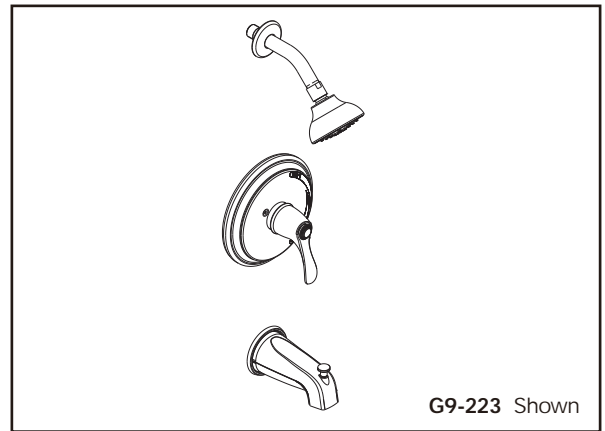

### Features:

- Traditional styling
- Shower at 2.5 gpm @ 80 psi
- Chrome and Brushed Nickel finishes
- Fit on Gerber *PLUS*™ washerless valves GS-315 series and ceramic valves GH-301, GH-305
- Single function showerhead
- Back to back capability
- Single and bulk packaging for new construction
- Diverter tub spout in thread/slip combination
- Fully ADA compliant
- Limited Lifetime Warranty

## SINGLE HANDLE PRESSURE BALANCE TUB & SHOWER VALVES

Critical Dimensions : Rough-in valve GH-305 (w/stops) & GH-301 (Less stops)