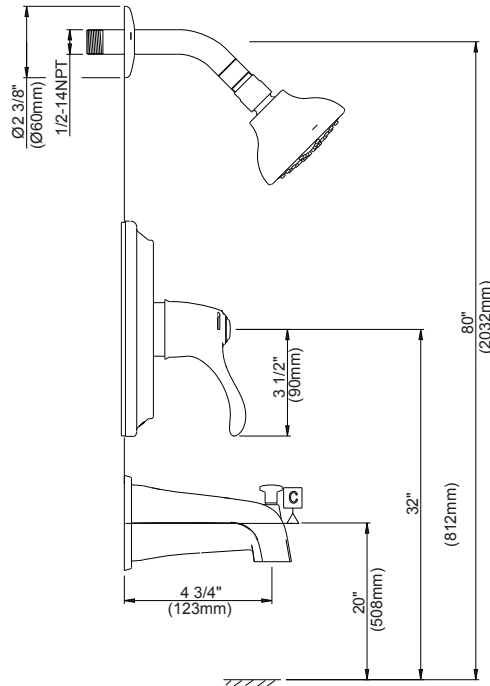

### Features:

- Traditional styling
- Shower at 2.5 gpm @ 80 psi
- Chrome and Brushed Nickel finishes
- Fit on Gerber *PLUS*™ washerless valves GS-315 series and ceramic valves GH-301, GH-305
- Single function showerhead
- Back to back capability
- Single and bulk packaging for new construction
- Diverter tub spout in thread/slip combination
- Fully ADA compliant
- Limited Lifetime Warranty

### Catalog Numbers:

- G9-222** Shower Only Trim Kit, Chrome
- G9-222-BN** Shower Only Trim Kit, Brushed Nickel
- G9-222-PK** Shower Only Trim Kit, Chrome - Bulk Packaging
- G9-223** Tub/Shower Trim Kit, Chrome
- G9-223-BN** Tub/Shower Trim Kit, Brushed Nickel
- G9-223-PK** Tub/Shower Trim Kit, Chrome - Bulk Packaging

## SINGLE HANDLE PRESSURE BALANCE TUB & SHOWER VALVES

Critical Dimensions : Rough-in valve GH-305 (w/stops) & GH-301 (Less stops)