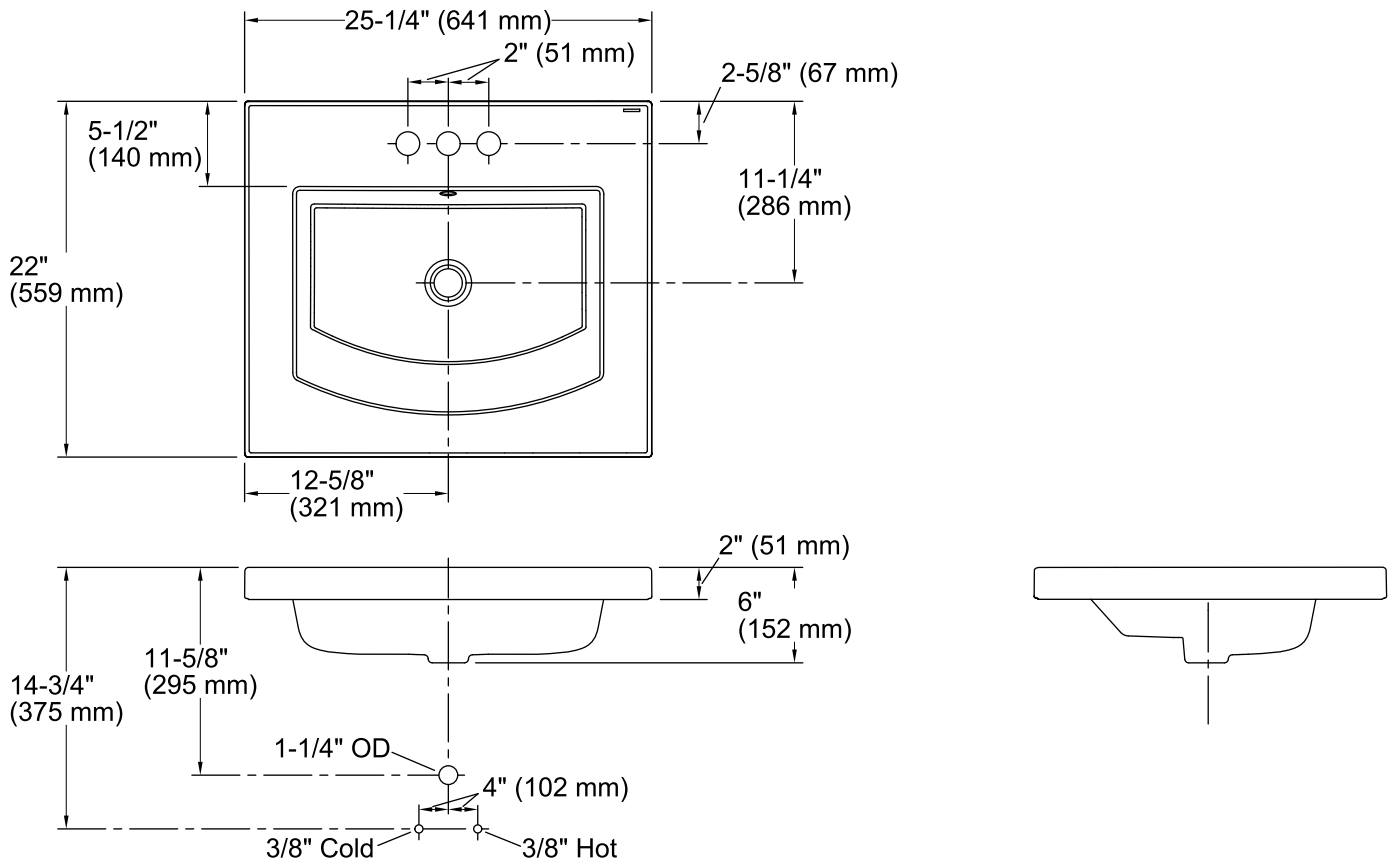

Features

- Vitreous china.
- Vanity-top.
- Rectangular basin.
- With overflow.
- 4-inch centers.
- Coordinates with other products in Persuade Collection.
- Also installs to K-2526, K-2527 and K-2529 vanities.
- 25-1/4" (641 mm) x 22" (559 mm)

Recommended Accessories

K-8998 P-Trap

Codes/Standards

ASME A112.19.2/CSA B45.1

See website for detailed warranty information.

Available Color/Finishes

Color tiles intended for reference only.

Color	Code	Description
-------	------	-------------

	0	White
	96	Biscuit
	47	Almond

Technical Information

All product dimensions are nominal.

Bowl configuration:	Single
Installation:	Vanity top
Bowl area (Only)	Length: 18-13/16" (478 mm) Width: 13-7/8" (352 mm) Water depth: 2-1/2" (64 mm)
Number of deck holes:	3
Faucet hole(s):	1-1/4" (32 mm)
Drain hole:	1-3/4" (44 mm)
Template:	1139967-7, required, included